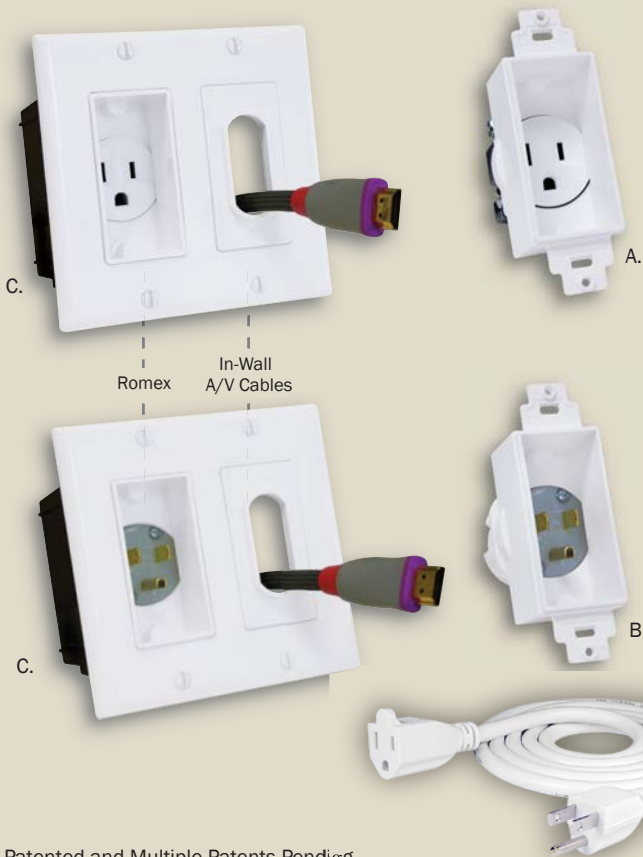

Décor In-Wall Power Solution

DOUBLE GANG KIT

Use MIDLITE's® innovative patent pending Décor In-Wall Power Solution, 125V, 15 amp to install power and low voltage cables behind your flat panel TV and audio and video devices.

- Provides an affordable in wall power solution behind your flat panel TVs
- Perfect for retro-fit construction projects
- Easy to install
- Configurable Décor Power Modules
- Gang with your own custom décor plates
- Includes 5 year warranty
- Conforms to UL STD 514C and Certified CSA 22.2 42.1-00 Meets National Electric Code Requirements
- Can be used with remote Surge/Power Conditioner to HDTV.
- Available in White, Light Almond, Ivory, and Black

Part No. Description

Part No.	Description
Décor In-Wall Power Solution, Double Gang Kit	
2A46-W	White Décor In-Wall Power Solution, Double Gang Kit, w/screw hardware
2A46-LA	Light Almond Décor In-Wall Power Solution, Double Gang Kit, w/screw hardware
2A46-I	Ivory Décor In-Wall Power Solution, Double Gang Kit, w/screw hardware
2A46-B	Black Décor In-Wall Power Solution, Double Gang Kit, w/screw hardware

Double Gang Kit includes:

- A. 1-Gang Décor Recessed Receptacle (qty 1)
- B. 1-Gang Décor Recessed Power Inlet (qty 1)
- C. 2-Gang Dual Voltage Retro Work PVC boxes (qty 2)
- D. 14 gauge, 15 amp 6 ft. Black Power Cord (qty 1)